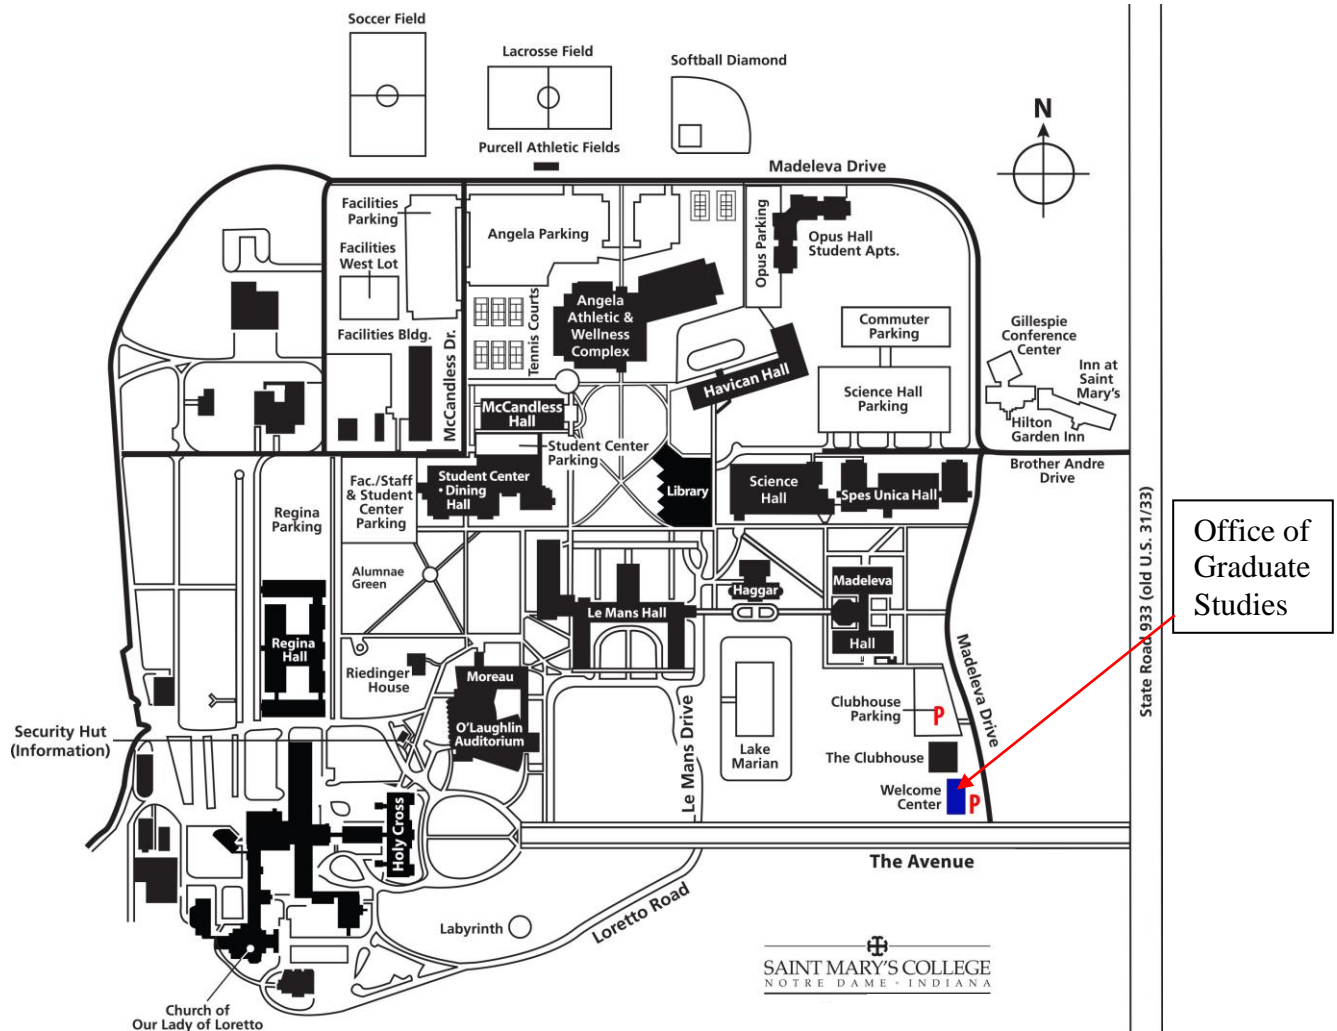

SAINT MARY'S COLLEGE

NOTRE DAME ° INDIANA

Guests visiting the Office of Graduate Studies for a campus tour or application counseling session are encouraged to park in the designated parking spaces at the Welcome Center or in the Faculty and Staff Parking Lot near Madeleva Hall and the Club House.

Office of Graduate Studies

State Road 933 (old U.S. 31/33)